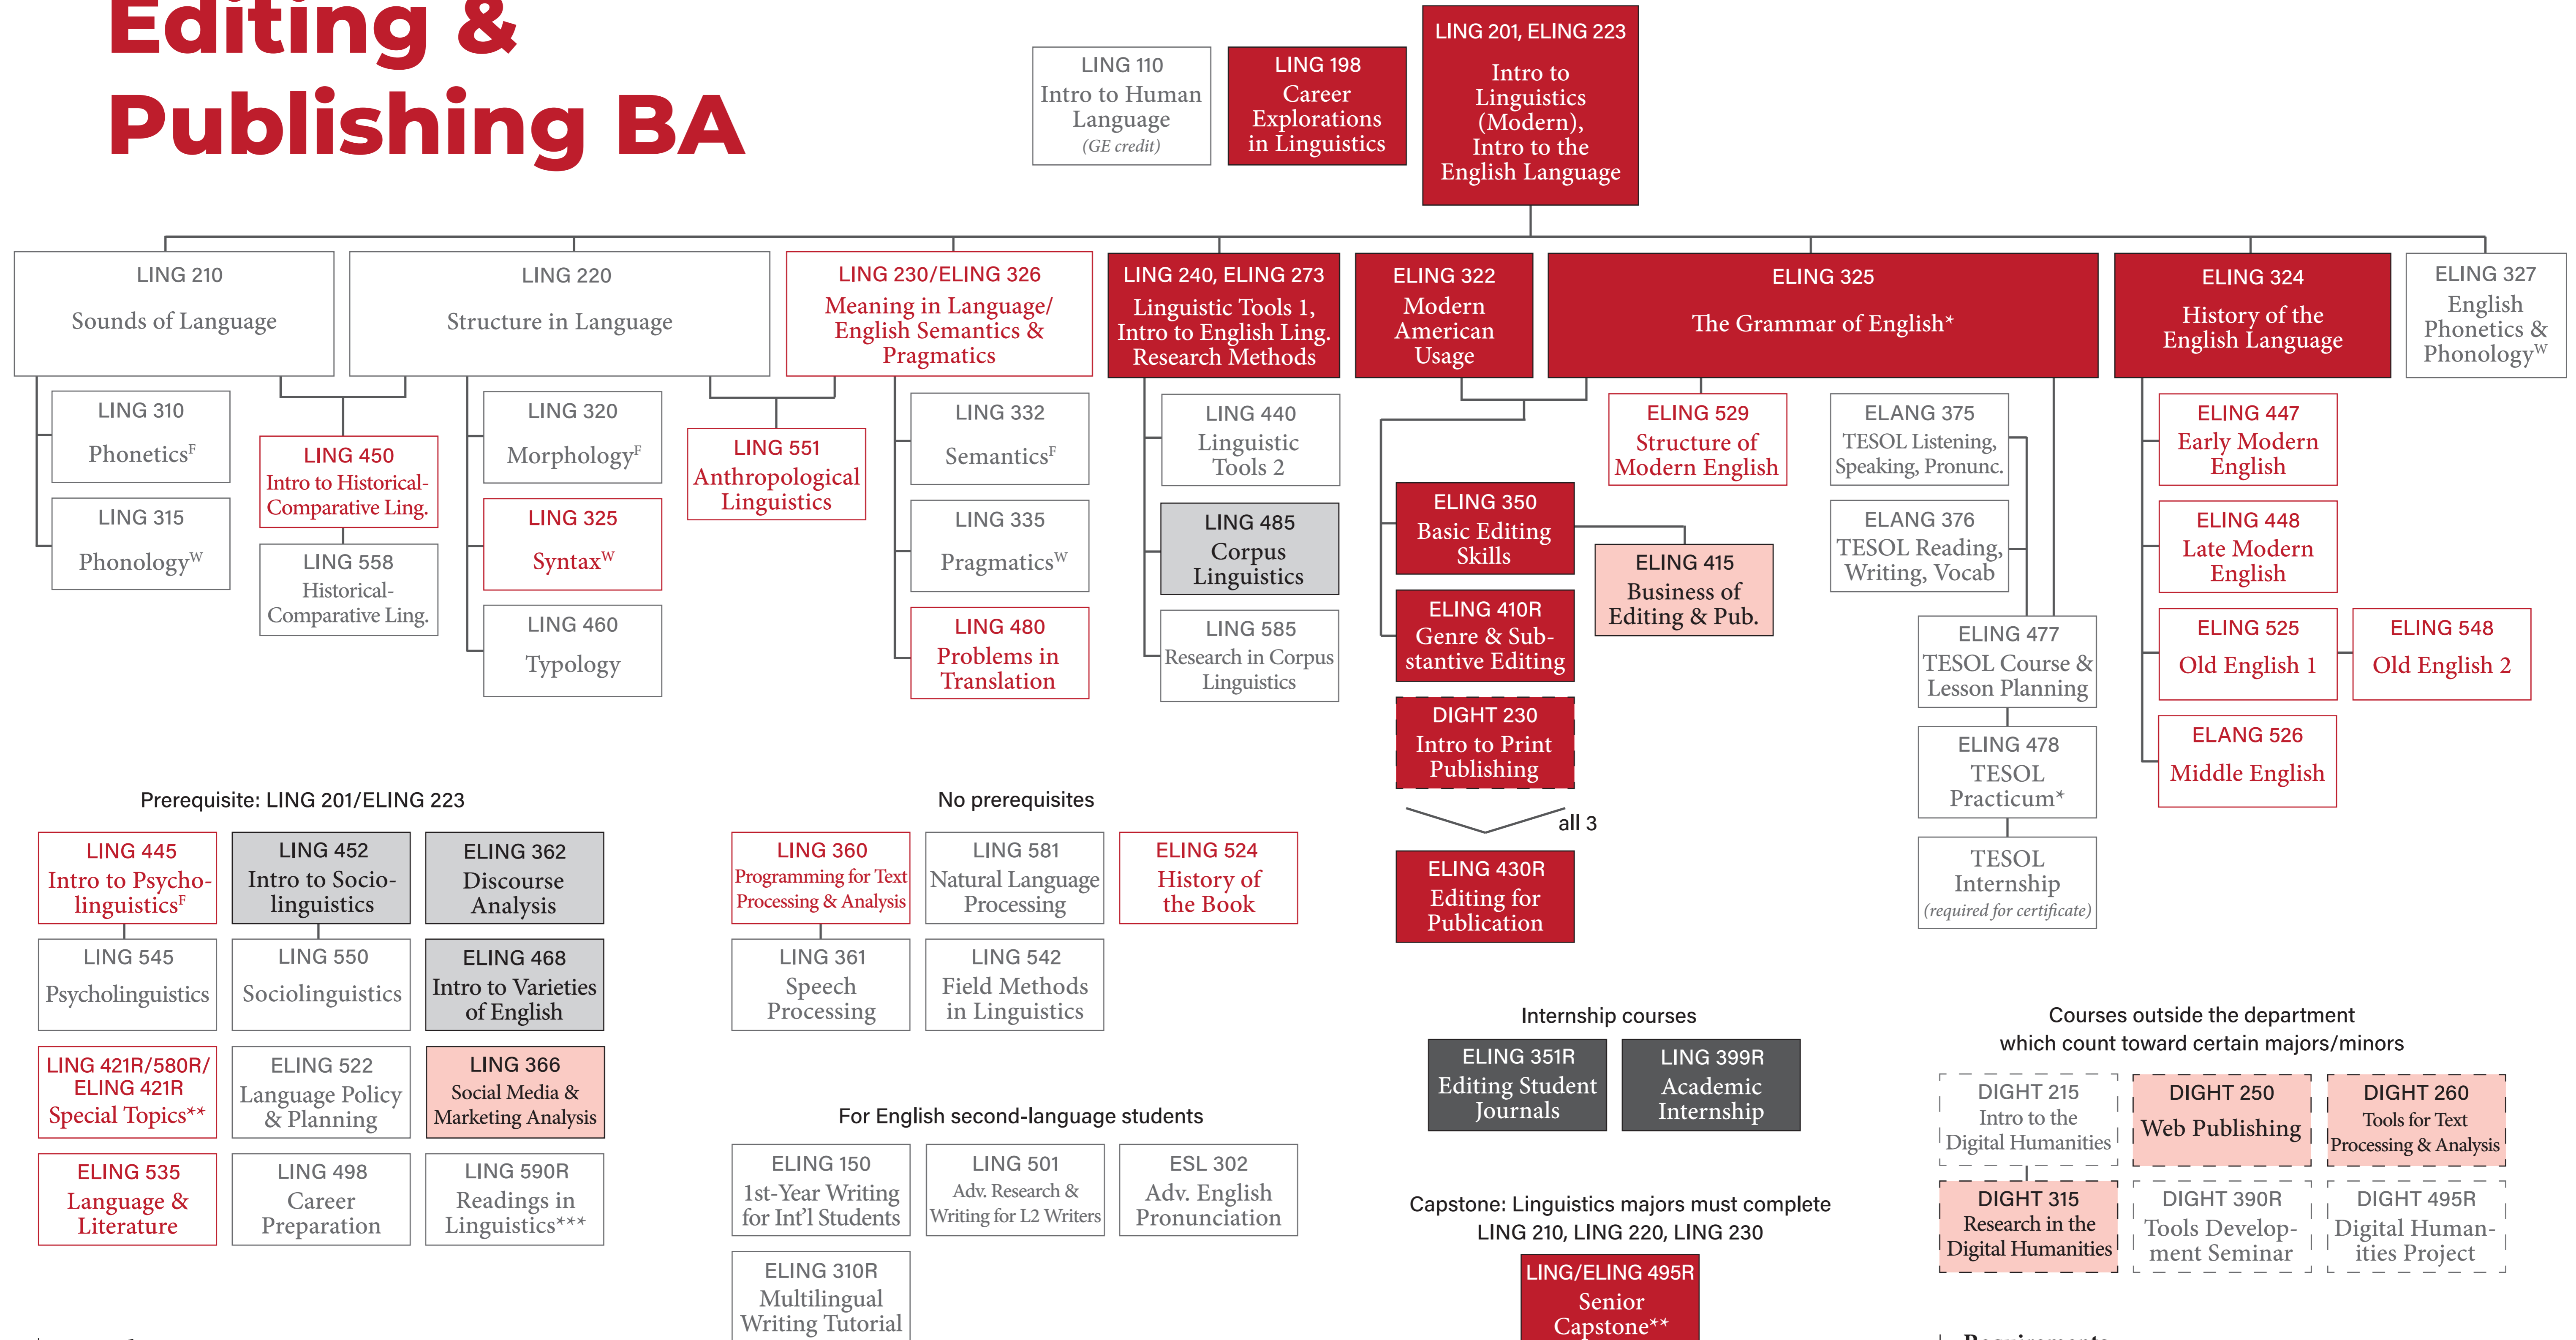

Editing & Publishing BA

Legend

* May be taken concurrently with its prerequisite.

** Topics change each semester. Visit ling.byu.edu/courses to see topics for upcoming semesters.

*** Independent readings course. Must be arranged individually with a professor.

^F Offered only fall semesters.

^w Offered only winter semesters.

Availability of courses varies. Foundational courses are generally offered more often.

Requirements

Complete all **X** courses.

Complete 1 **X** course and 1 **X** course.

Complete 1 hour of a **X** course, 42 hours as a TA/RA, or a study abroad program.

Complete 3 other **X** or **X** courses.

Complete a foreign language up to the 200-level (e.g. JAPAN 101, 102, 201) or an approved minor.